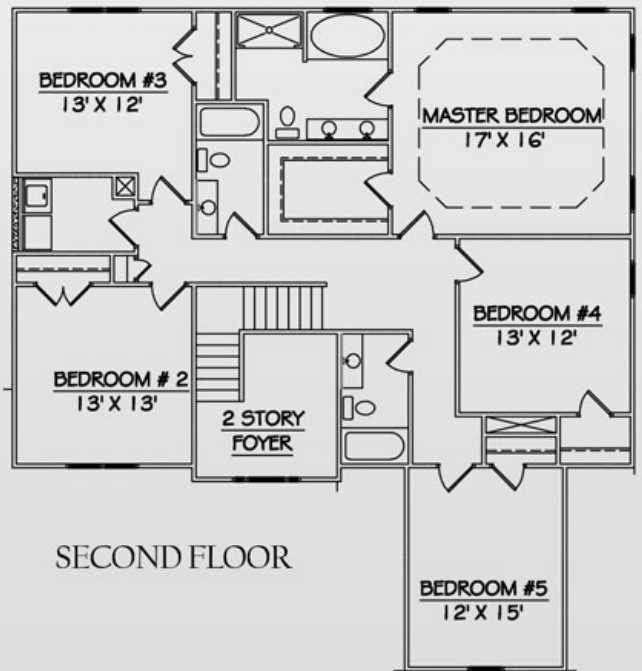

Sydes
NEW HOME
COMMUNITIES

FLORENCE

3,021 Sq. Ft.

FIRST FLOOR

SECOND FLOOR

Exterior detail and trim may vary. We reserve the right to make changes in plans and specifications. Dimensions may not be exact. Features may vary according to different elevations and specifications.