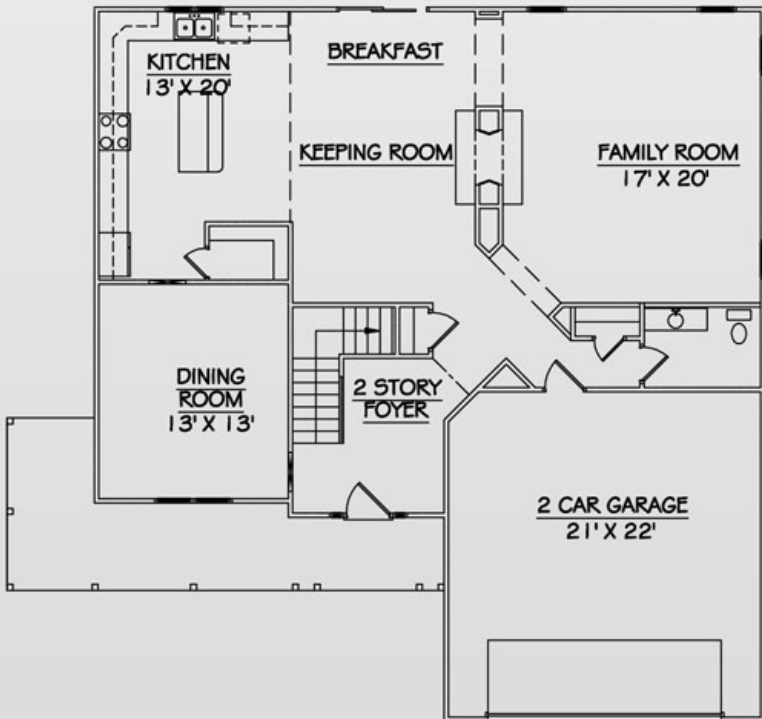

Sydes
NEW HOME
COMMUNITIES

FLORENCE

3,021 Sq. Ft.

FIRST FLOOR

SECOND FLOOR

Exterior detail and trim may vary. We reserve the right to make changes in plans and specifications. Dimensions may not be exact. Features may vary according to different elevations and specifications.