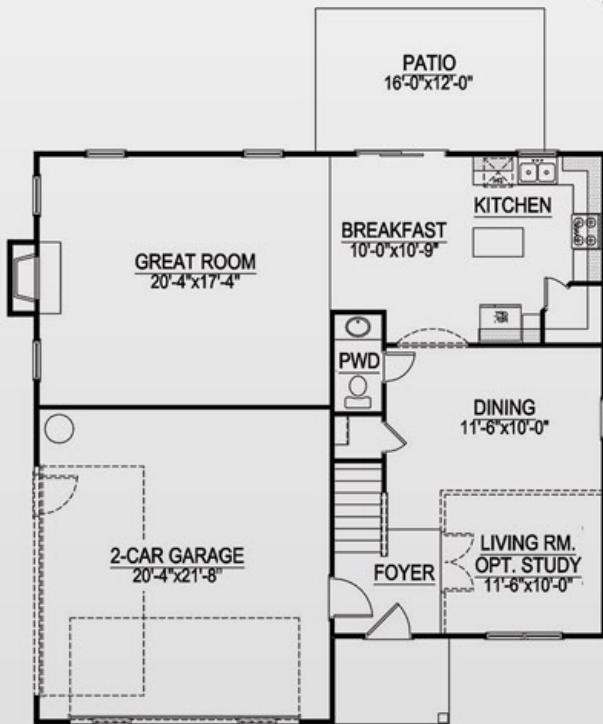

Sydes

NEW HOME COMMUNITIES

MILAN (L)

2,389 Sq. Ft.

First Floor

Second Floor

Exterior detail and trim may vary. We reserve the right to make changes in plans and specifications. Dimensions may not be exact. Features may vary according to different elevations and specifications.